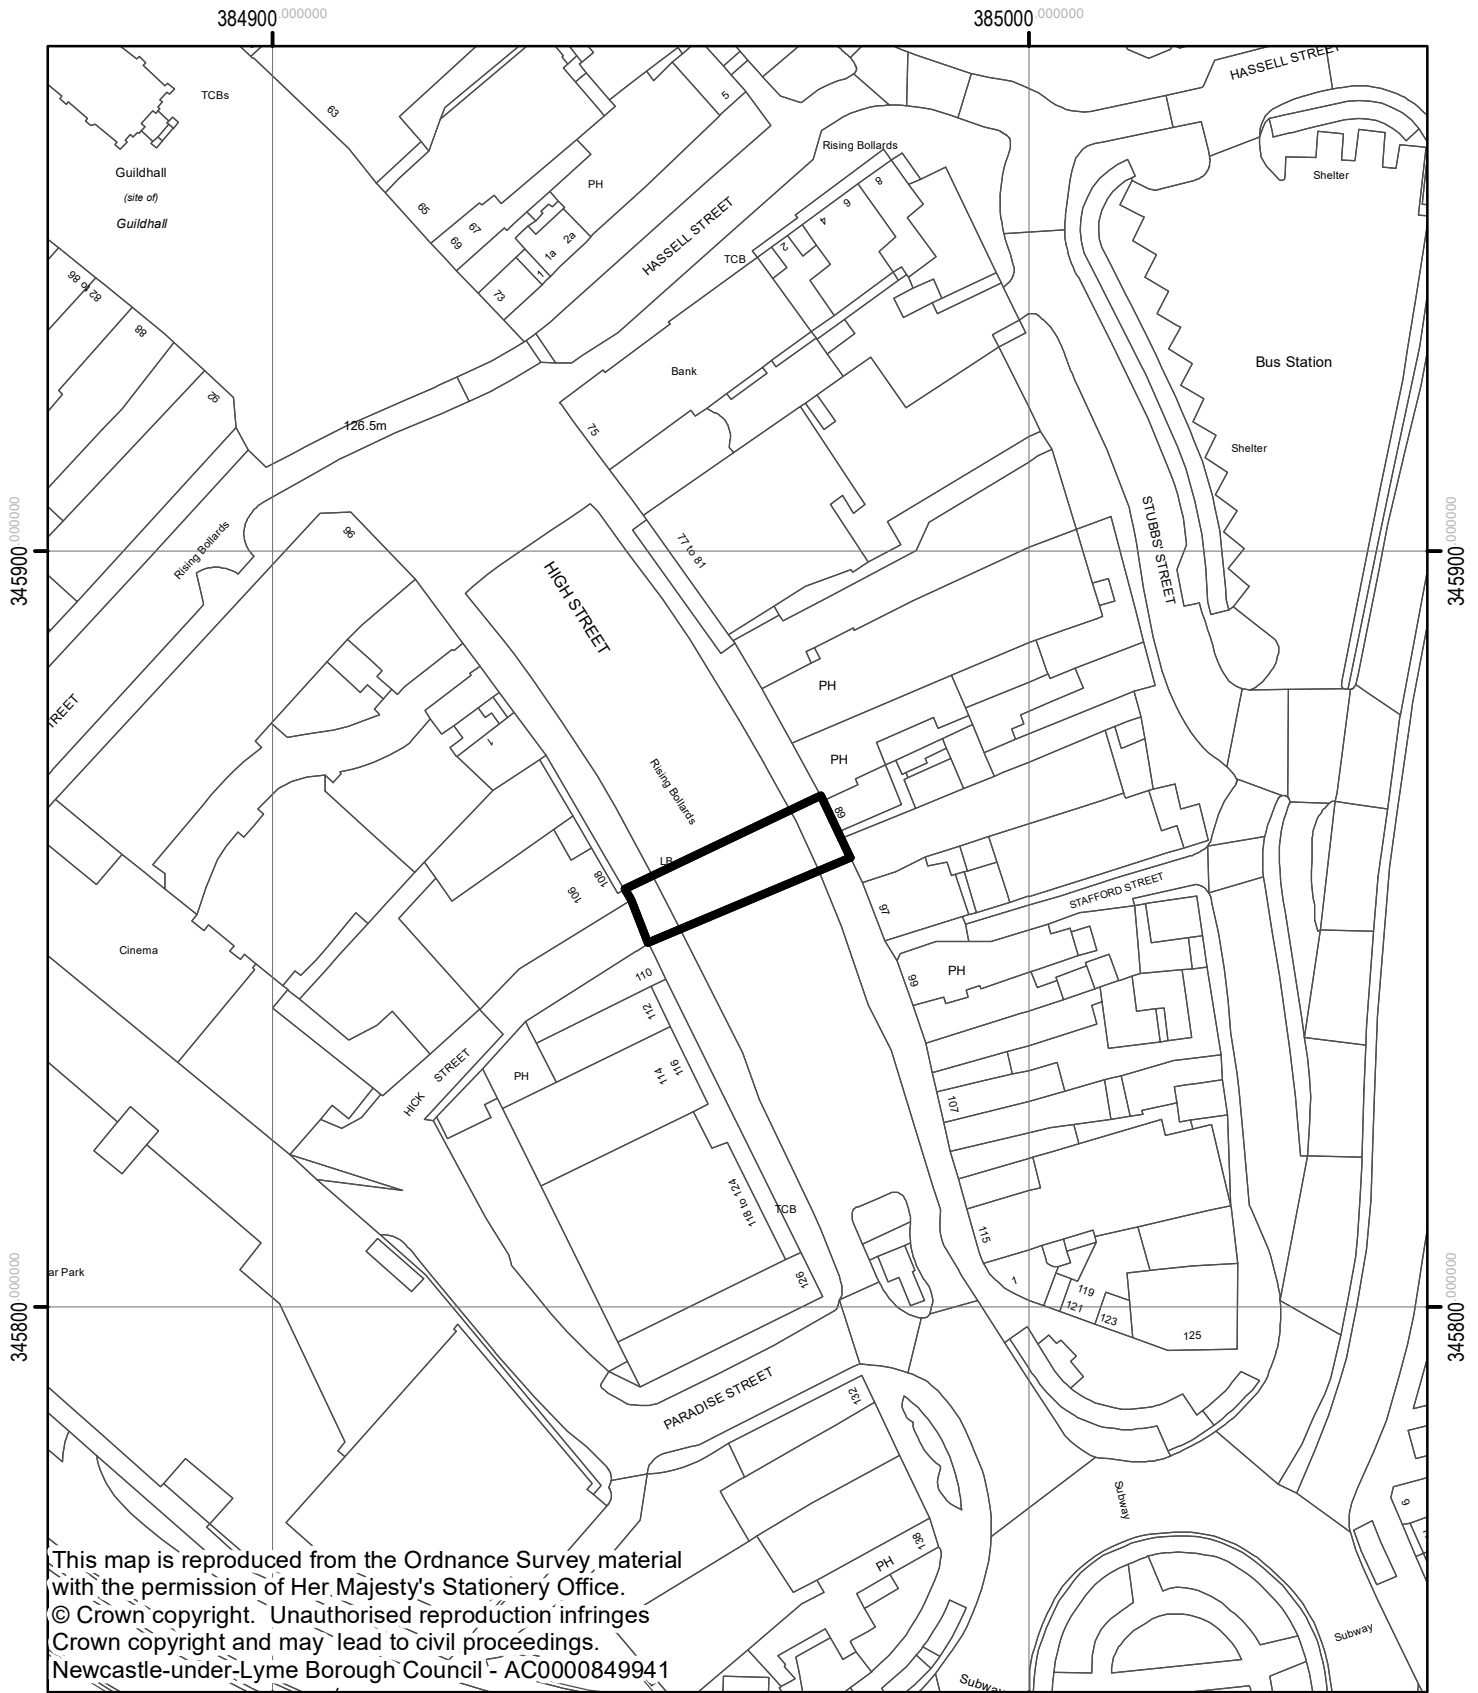

24/00336/DEEM3
Open Market, High Street,
Newcastle

This map is reproduced from the Ordnance Survey material with the permission of Her Majesty's Stationery Office.
© Crown copyright. Unauthorised reproduction infringes Crown copyright and may lead to civil proceedings.
Newcastle-under-Lyme Borough Council - AC0000849941